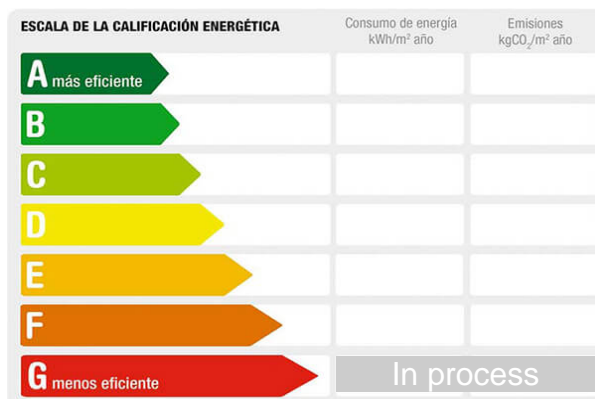

Price: **1.650 €**

Condition: Reformed

Address: CARRETERA POZUELO

Floor: 1

Town: Majadahonda

Province: Madrid

Postal code: 28220

Zone: MAJADAHONDA